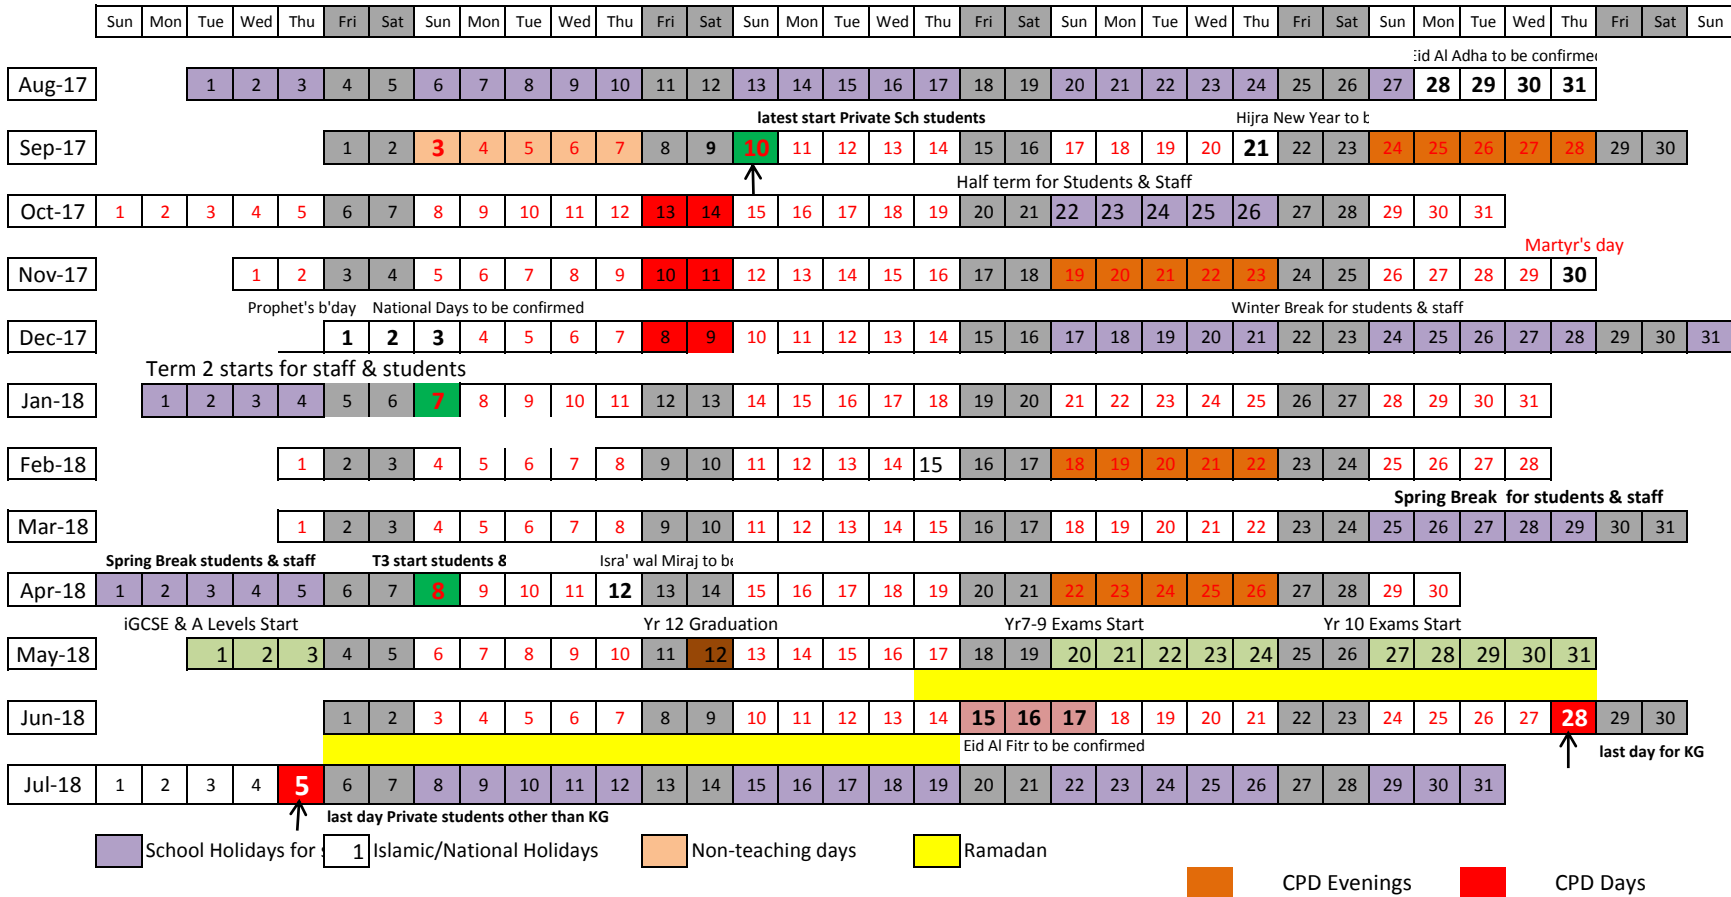

2017/2018 School Calendar

- * Religious holidays may change, and are subject to officials announcement. Schools need to abide by hoidays as will be announced if different from dates on calendar
- * Schools must include exam days on calendar and state students may leave home at the end of the examination session
- * Schools must include CA days on calendar and state students continue normal day
- * Schools must attach last teaching day for Grades/years 10,11,12 and 13 and exam days for such grades
- * Schools must attach Grade 12 graduation date and location
- * For external visits and visitors visting school , self introudctory form and other documents must be submitted for approval .